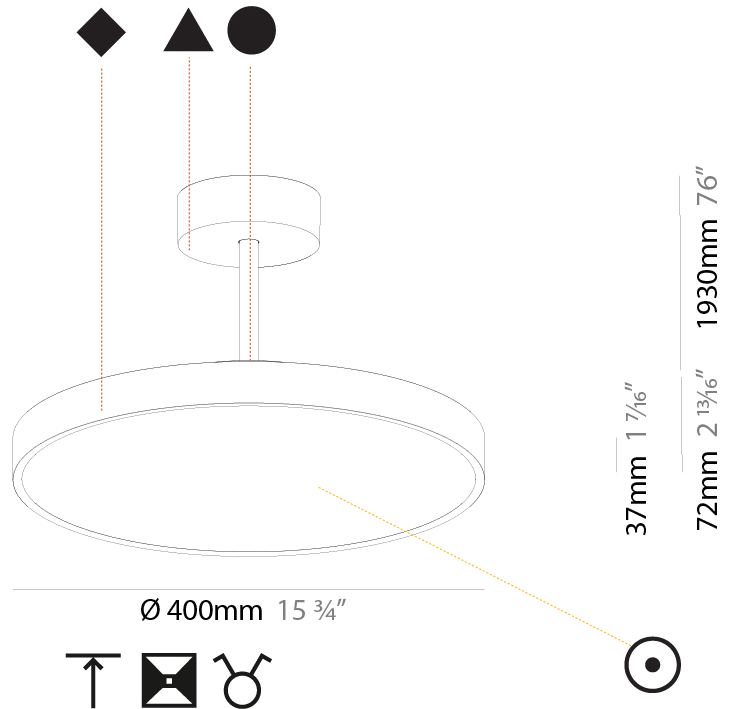

GENERAL

Series: Sign Diva Tube
Subseries: Sign Diva Tube
Partner: Prolicht
Division: Architectural
Installation: Suspension
Product Type: Pendant
Mounting Location: Ceiling
Light Distribution: Direct / Indirect

PHYSICAL

Shape: Round
Diameter (mm): 400
Diameter (in): 15 3/4
Height (mm): 72
Height (in): 2 13/16
Max. Overall Height (mm): 2002
Max. Overall Height (in): 78 13/16
Weight (kg): 3.314
Weight (lbs): 7.306
Diffuser: PMMA - Opal / Micro-Prism / Sparkling Secret / Vintage Industrial
Fixture Finish: SSR / BKV / CWI / CRY / HAB / UFT / ITA / RUA / FTG / MYG / LOD / PUS / FRO / FUP / KIA / POP / BLS / SPG / MEY / GOH / CHC / COM / ABZ / JAG / OBR / MOS / ROR
Fixture Material: PMMA / Extruded Aluminum / Steel

ELECTRICAL

Lamp Type: LED (Zhaga Standard)
Input Wattage (W): 30
Total Output Wattage (W): 27.8
Dimming: Tri-Mode (Non-Dimming and Phase Dimming (120Vac only) and 0-10V Dimming)
Driver Included: Yes
Driver Location: Integrated
Driver Type: Constant Current - Universal
Driver Class: Class 2
Input Voltage (V): 120 - 277
Constant Current (MA): 500 / 350

LED

Color Temperature (*K): 3000 / 3500 / 4000
Max. Delivered Lumen (lm): 3049 / 3019 / 3055 / 3117
Nominal Lumen (lm): 4182 / 4142 / 4189 / 4275
CRI: >90 CRI
Lamp Life (hrs): 50000

OPTICAL

RATINGS AND CERTIFICATIONS

Certified By: Certified for North American Standards
IP rating: IP20

A